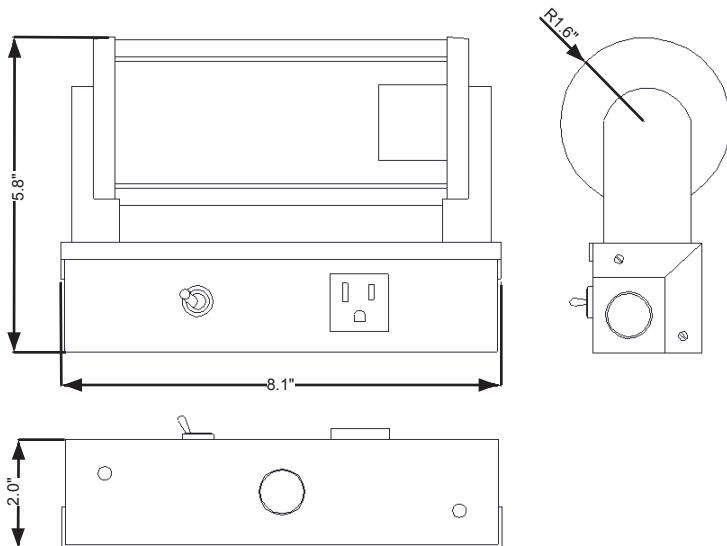

COMPLIANCES

UL 1598A Listed (U.S. Only)-
Marine Type Electric Fixture
Inside Drip Proof Type

ABS

N-5499740B

PHOENIX®
Durability by Design

8711 West Port Avenue • Milwaukee, WI 53224 USA • Phone: 414.973.3300 • Fax: 414.973.3210
www.phoenixproducts.com

PHOENIX®