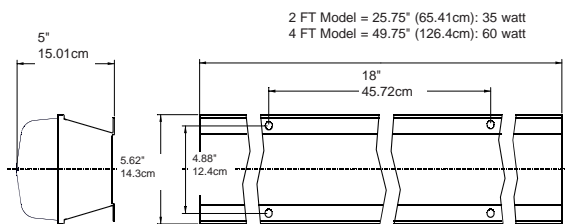

### COMPLIANCES

**SRSF:** UL 1598 Compliant, suitable for wet locations  
CSA certified Indoor/Outdoor surface mounted applications

**MRSF:** UL 1598A - Marine Type Inside Dripproof

Weight: 2 FT. Model - 13 lbs (5.9 kg)  
4 FT. Model - 18 lbs (8.2 kg)