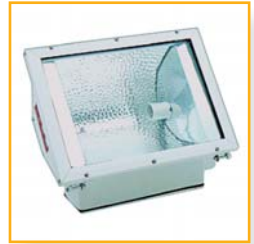

BLST Series
Hazardous- and marine-rated indoor/outdoor ballasts for lamps to 1500W

MRS Series
Super-rough service, marine-rated floodlight with lamp isolation diaphragm. Up to 1000W PAR64 lamp

MF Series
Marine-rated, integrally ballasted, stainless steel HID floodlight. Up to 400W

MS Quartz Series
Marine-rated & wet-listed quartz halogen floodlight with various beam patterns. Up to 1000W

MS HID Series
Hazardous- and marine-rated, integrally ballasted HID floodlight. Up to 150W

MS 250-400-1000 Series
Hazardous- and marine-rated, heavy-duty, and integrally ballasted HID floodlight. Up to 1000W