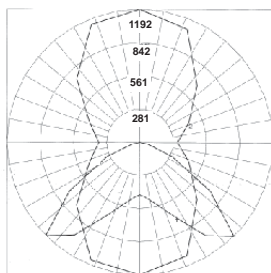

1 x LPS 55w T16
lumen output: 7,650