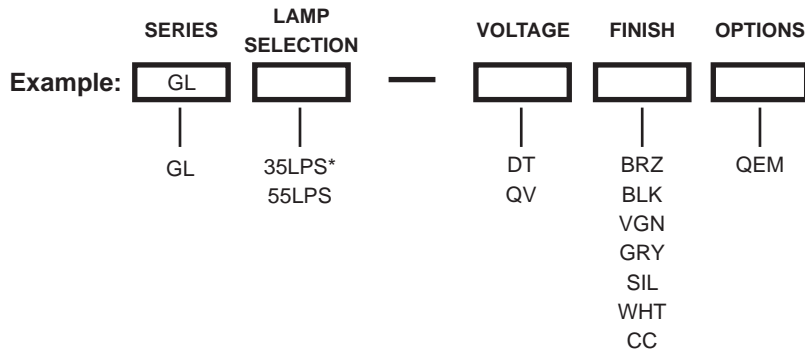

Gaskets: EPDM gaskets form a barrier against dirt and moisture.

Listings: UL Listed 1598 for Wet Locations.

Shown with Quick Release Box Accessory QRB (specify QRB separately)

ORDERING INFORMATION

NOTE: Luminaire does not include a mounting kit.