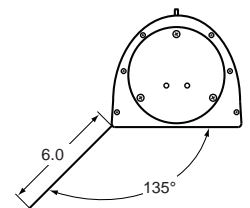

Side view of House-side Shield (HSSA) Accessory