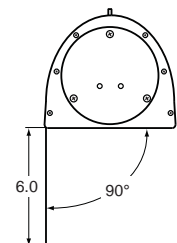

4 - **House-side Shield** accessory secures to end caps of luminaire and extends across entire length of luminaire. Specify **HSS35** (for GL35 luminaire) or **HSS55** (for GL55 luminaire) accessory that extends perpendicular to luminaire lens. Specify **HSSA35** (for GL35 luminaire) or **HSSA55** (for GL55 luminaire) accessory that extends at a 45-degree angle off edge of luminaire.

1 x LPS 55w T16
lumen output: 7,650

Shown with Yoke Bracket Accessory YB (specify YB separately)

Side view of House-side Shield (HSSA) Accessory

Side view of House-side Shield (HSS) Accessory

N5499683B

PHOENIX
Durability by Design