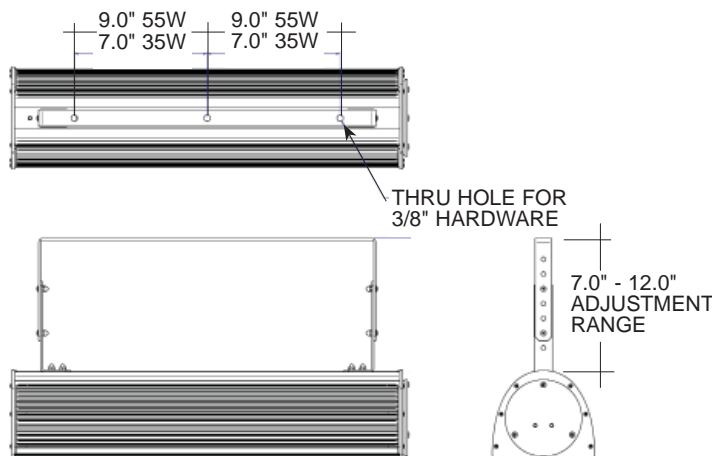

Shown with Yoke Bracket Accessory YB (specify YB separately)

N5499683B

PHOENIX
Durability by Design

8711 West Port Avenue • Milwaukee, WI 53224 USA • Phone: 414.973.3300 • Fax: 414.973.3210

www.phoenixproducts.com