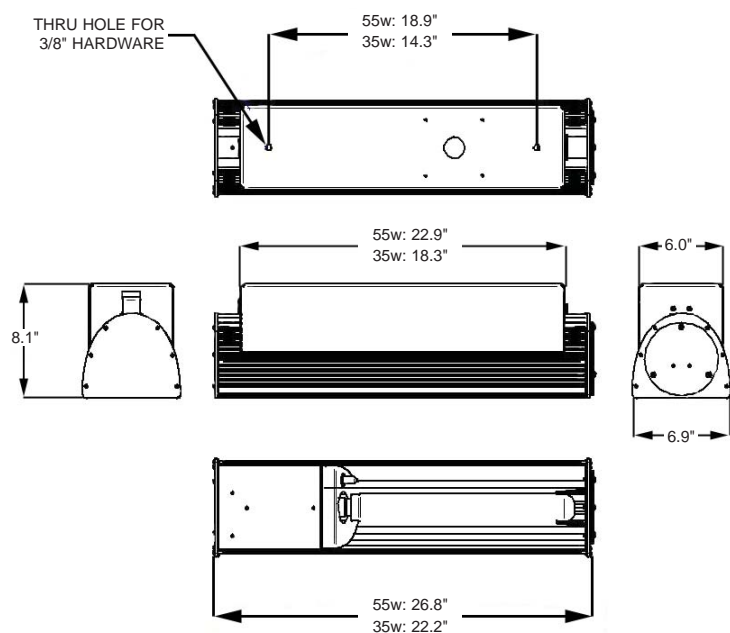

General Description: IESNA Full Cutoff, low-pressure sodium garage light emits a pure, mono-chromatic yellow light that affects nesting sea turtles less than light from other sources; and the narrow light spectrum of the LPS lamp can be filtered out by astronomers. The ceiling mounted luminaire includes extreme durability and corrosion resistant construction.

Construction: Marine-grade, low-copper aluminum extrusion and end caps. Stainless steel external hardware protects against corrosion.

Optics: Hammer-tone reflector for bat-wing beam pattern and uniform distribution of light.

Lens: Clear polycarbonate lens standard.

Lamp: Fixture utilizes horizontally mounted low-pressure sodium lamp. **NOTE: Lamp not included.**

Lamp Support: Built into relamping door, stabilizes lamp and relieves stress on lamp base.

Ballast: High power factor ballast. Standard with quad volt (QV) 120/208/240/277V; 60Hz ballast.

Mounting: Quick Release Box (QRB) or Yoke Bracket (YB) mounting accessory (specify separately).

Finish: Textured polyester powder coat finish standard. Bronze, black, verde green, gray, silver, and white available. For non-textured, thermoset powder coat finish and/or custom colors, please consult with factory for availability.

Gaskets: EPDM gaskets form a barrier against dirt and moisture.

Listings: UL Listed 1598 for Wet Locations.

Shown with Quick Release Box Accessory QRB (specify QRB separately)