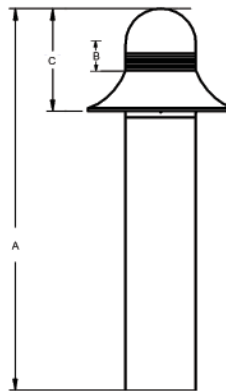

Gaskets: EPDM gaskets are standard.

Dimensions: Available in 6" diameter. Standard height is 42"; 30" height option available.

Tops: Four top styles available: beveled, cone, dome and flat.

Mounting: Mount the fixture using the provided mounting template and 1/2" anchor bolt kit (4 bolts).

Listings: UL Listed 1598 for Wet Locations and suitable for mounting within 4' of ground. Indoor/Outdoor listed for use in Canada.

SIZE	TOP STYLE	DIM "A"	DIM "B"	DIM "C"
6"	BEVELED AND FLAT	40" (1016mm)	4.5" (114mm)	8" (203mm)
	DOMES	41" (1041mm)	4.5" (114mm)	9" (229mm)
	CONE	41" (1041mm)	4.5" (114mm)	8" (203mm)

NOTE: STANDARD 42" MODEL DIMENSION. FOR OPTIONAL 30" MODEL, SUBTRACT 12" FROM DIMENSION "A"

PHOTOMETRICS- IN PROGRESS. PLEASE CALL FOR AVAILABILITY

ORDERING INFORMATION

Example	SERIES	DIAMETER (nominal inches)	MOUNT	WATT/ TYPE	TOP STYLE	OPTIONS				
						LENS (opal standard)	ACRYLIC RING (clear standard)	VOLTAGE (ELB standard)	HEIGHT (42" standard) (nominal inches)	FINISH
	BO	6	B	70MH	F	OL	BLU	ELB	30	SIL
	BO	6	B	50MH 70MH	B C D F		BLU RED GRN YLW WHT CLR	347V ELB	30	BLK BRZ WHT VGN GRY SIL CC

Lamp Wattage/Type

50MH = 50W Metal Halide (ED17)
70MH = 70W Metal Halide (ED17)

Mounting

B = Bollard

Top Style

B = Beveled Top
C = Cone Top
D = Dome Top
F = Flat Top

Lens (Opal Lens Standard)

Acrylic Ring (Clear Standard)